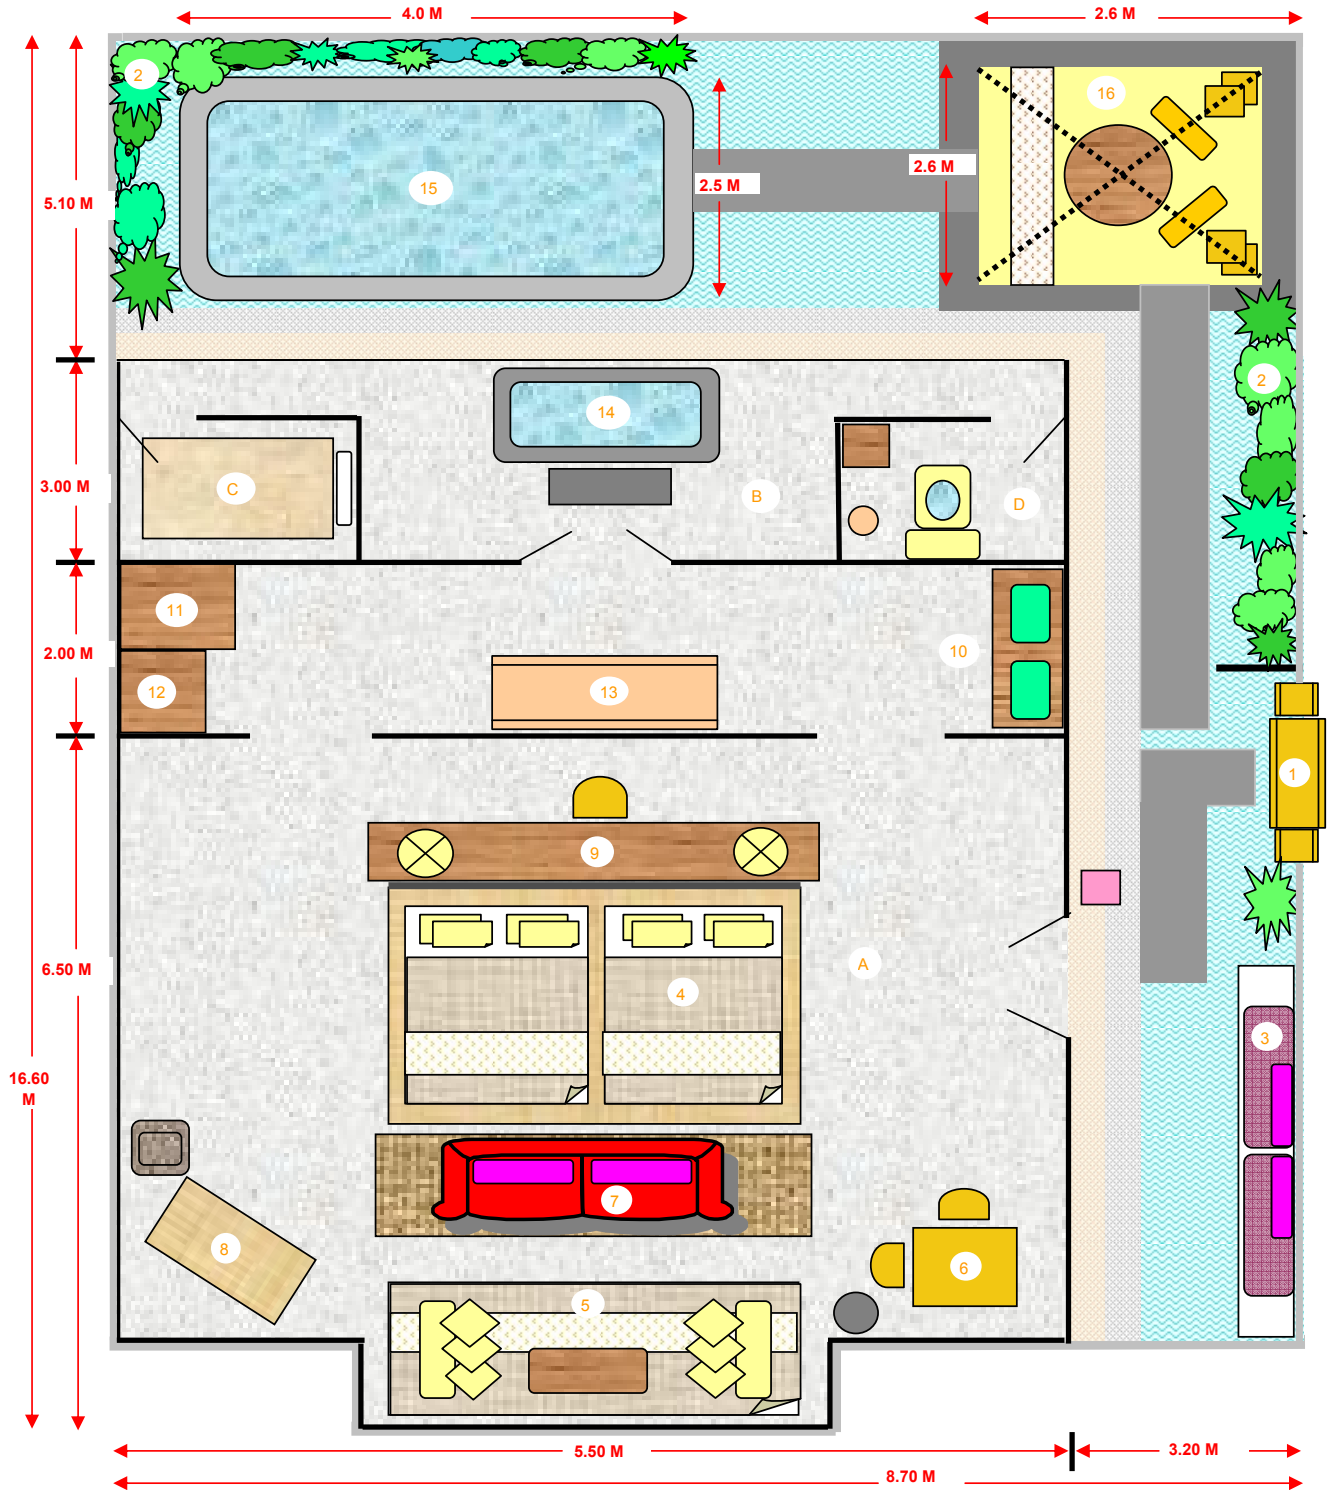

KOMANEKA at Tanggayuda

Ubud, Bali

COURTYARD POOL VILLA LAYOUT

MAIN ROOM :

- A. Bed Room
- B. Bath Room
- C. Shower Room
- D. Toilet

NUMBER EXPLANATION :

- | | | | |
|--------------------|-------------------|--------------------|------------------|
| 1. Entrance | 5. Day Bed | 9. Writing Table | 13. Luggage Rack |
| 2. Garden | 6. Coffee Table | 10. Wash Basin | 14. Bathtub |
| 3. Sitting Matress | 7. Sofa | 11. Wardrobe | 15. Plunge Pool |
| 4. Bed | 8. TV & DVD Table | 12. Mini Bar Table | 16. Gazebo |