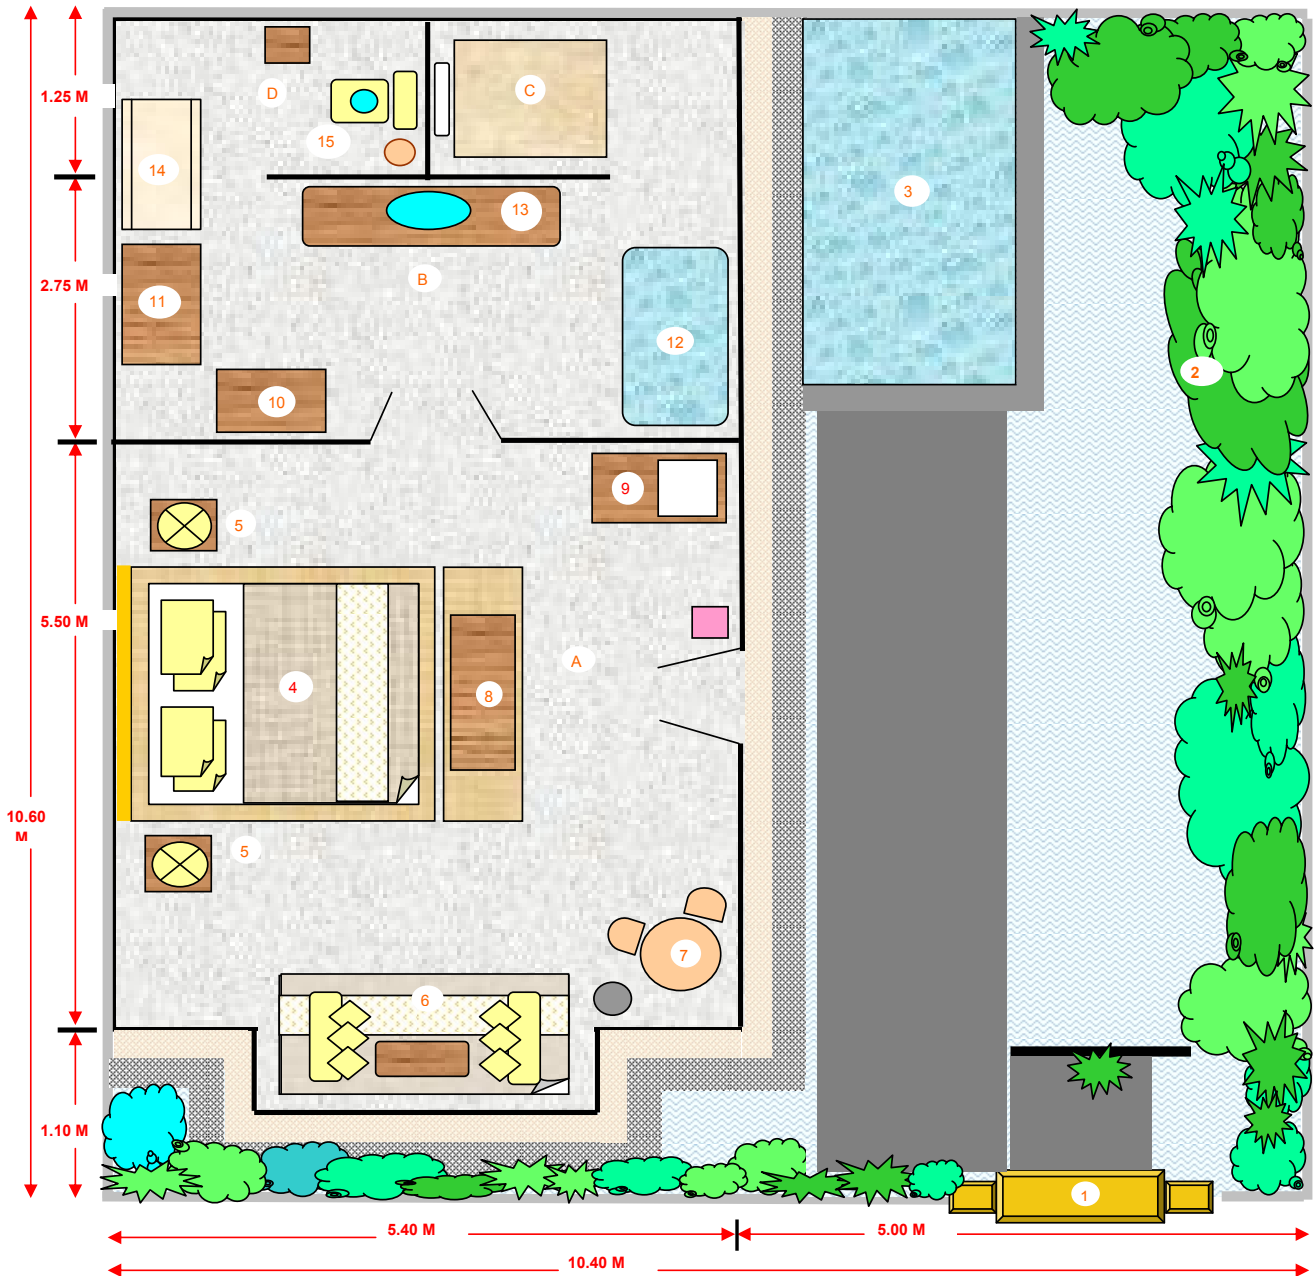

KOMANEKA at *Tanggayuda*

Ubud, Bali

SUITE ROOM LAYOUT

MAIN ROOM :

- A. Bed Room
- B. Bath Room
- C. Shower Area
- D. Toilet Area

NUMBER EXPLANATION :

- | | | |
|------------------|--------------------------|-------------------------|
| 1. Entrance | 6. Day Bed | 11. Wardrobe |
| 2. Garden | 7. Coffee Table | 12. Bathtub |
| 3. Fish Pond | 8. Antic Table | 13. Wash basin |
| 4. Bed | 9. TV & DVD Player Table | 14. Luggage Rack |
| 5. Bed Side Lamp | 10. Mini Bar Table | 15. Bidet / Toilet Bowl |